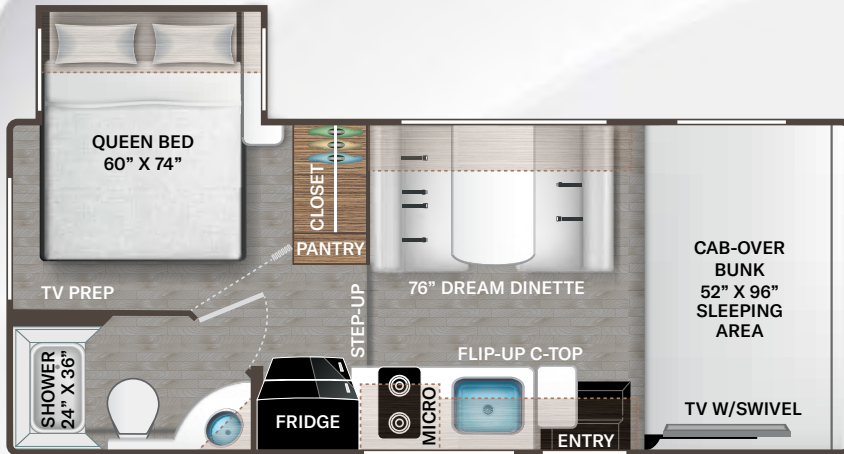

Use your phone's camera to find out more information. Just scan the code!

P.O. Box 1486, Elkhart, IN 46515
Sales Department: 800.860.5658

FOUR WINDS

Floor Plans

Interiors

OPTIONAL MALIBU COLLECTION

22Z

25Z