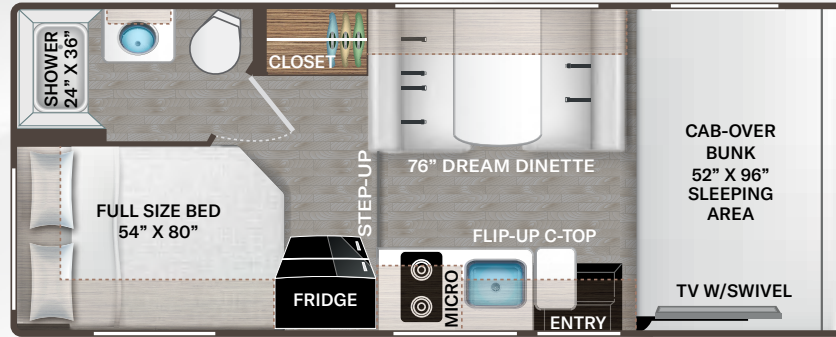

Floor Plans