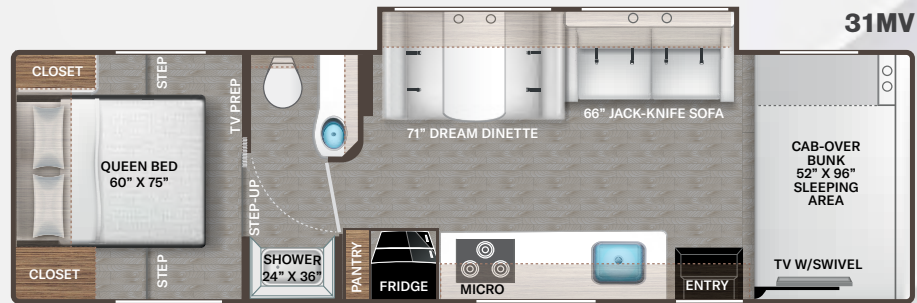

OPTIONAL EXTERIOR TV

OPTIONAL EXTERIOR KITCHEN