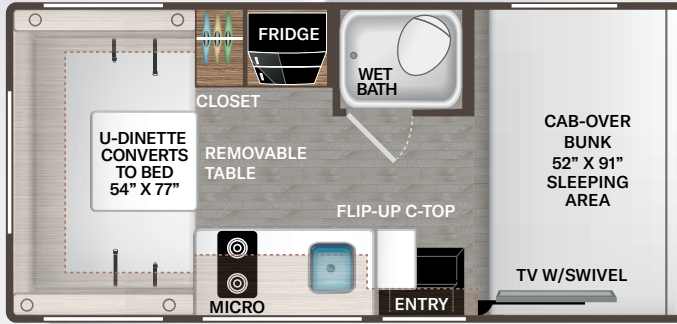

Use your phone's camera to find out more information. Just scan the code!

P.O. Box 1486, Elkhart, IN 46515
Sales Department: 800.860.5658

FOUR WINDS

Floor Plans

Interiors

OPTIONAL MALIBU COLLECTION

22Z

25Z