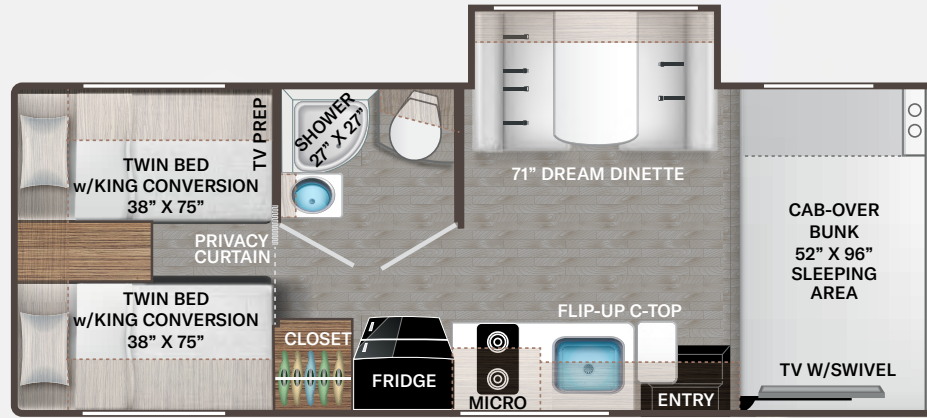

Use your phone's camera to find out more information. Just scan the code!

P.O. Box 1486, Elkhart, IN 46515
Sales Department: 800.860.5658

FOUR WINDS

Floor Plans

Interiors

OPTIONAL MALIBU COLLECTION

22Z

25Z