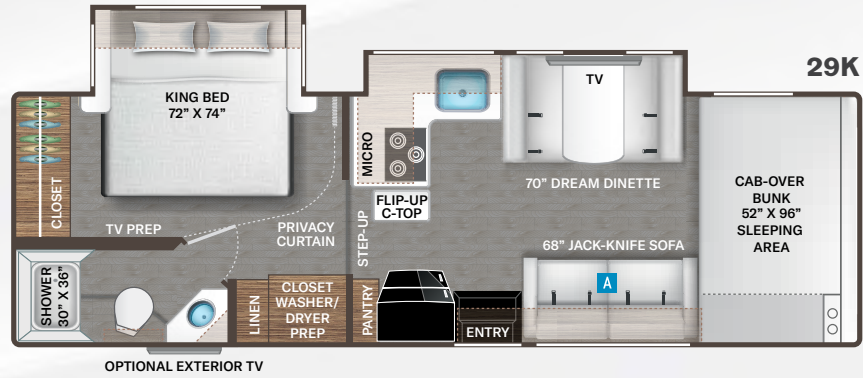

Floor Plans